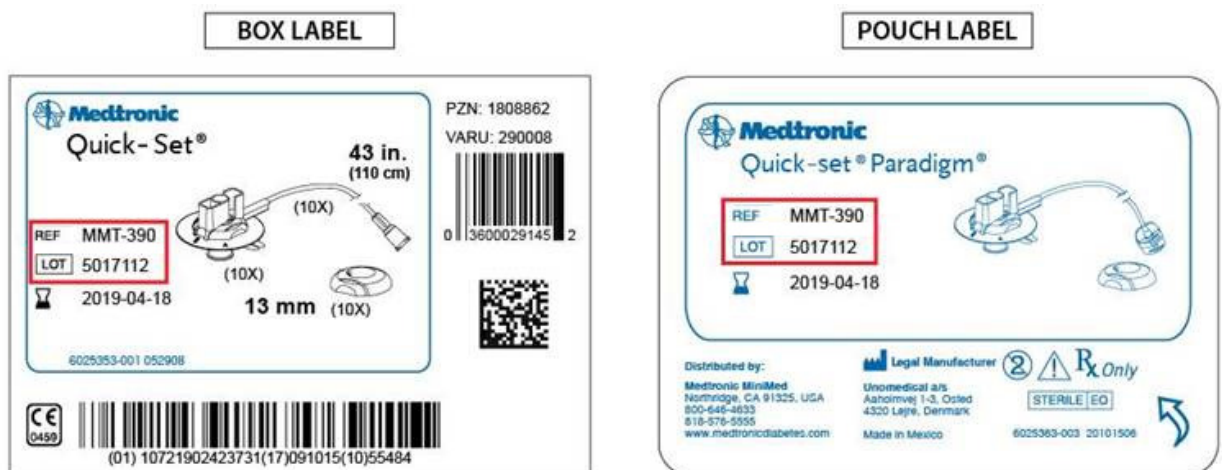

September 2017

Medtronic reference: FA784

Dear pump user,

Because the safety of our customers is our top priority, we are voluntarily recalling specific lots of infusion sets used with Medtronic insulin pumps.

Explanation of the Issue

Medtronic has become aware of recent reports of potential over-delivery of insulin shortly after an infusion set change. Over-delivery of insulin can cause hypoglycemia and in extreme cases, death. Medtronic has received reports of hypoglycemia requiring medical intervention potentially related to this issue.

Our investigation has shown this can be caused by fluid blocking the infusion set membrane during the priming/fill-tubing process. A membrane blocked by fluid most likely occurs if insulin, alcohol, or water is spilled on top of the insulin reservoir which then could prevent the infusion set from working properly. Infusion sets currently being shipped by Medtronic contain a new and enhanced membrane material that significantly reduces this risk.

Actions Required by You

- A. Go to www.mmc.medtronic-diabetes.com/look determine if you have recalled infusion sets. You will be prompted to enter the Ref and Lot number for all infusion set boxes in your possession. The website will then tell you which infusion sets are part of this recall and which are not.

Your REF and LOT numbers are listed on the labels as shown in the below examples:

- B. Medtronic recommends you not use recalled infusion sets.
  - If you have new and enhanced infusion sets that are not part of this recall, use only those new and improved sets starting with your next set change.